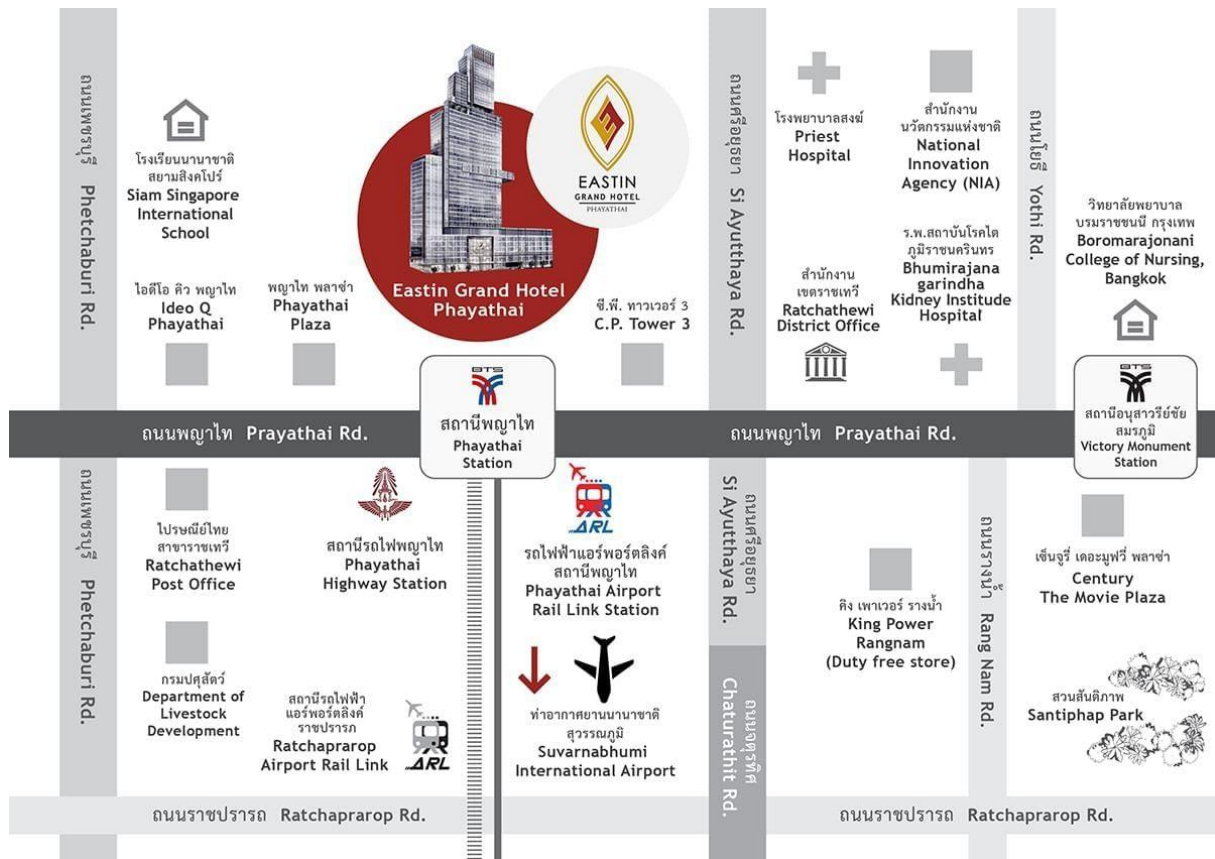

Location Map of the Meeting Venue

Eastin Grand Hotel Phayathai

Phayathai Grand Ballroom, 6th Floor, Eastin Grand Hotel Phayathai

No. 18 Phayathai Road, Thung Phayathai Subdistrict, Ratchathewi District, Bangkok 10400

Travel by Public Transportation

- BTS Skytrain: Phayathai BTS Station, Exit 1
- Public Bus: Nos. 29, 34, 36, 54, 59, 172, 177, 187