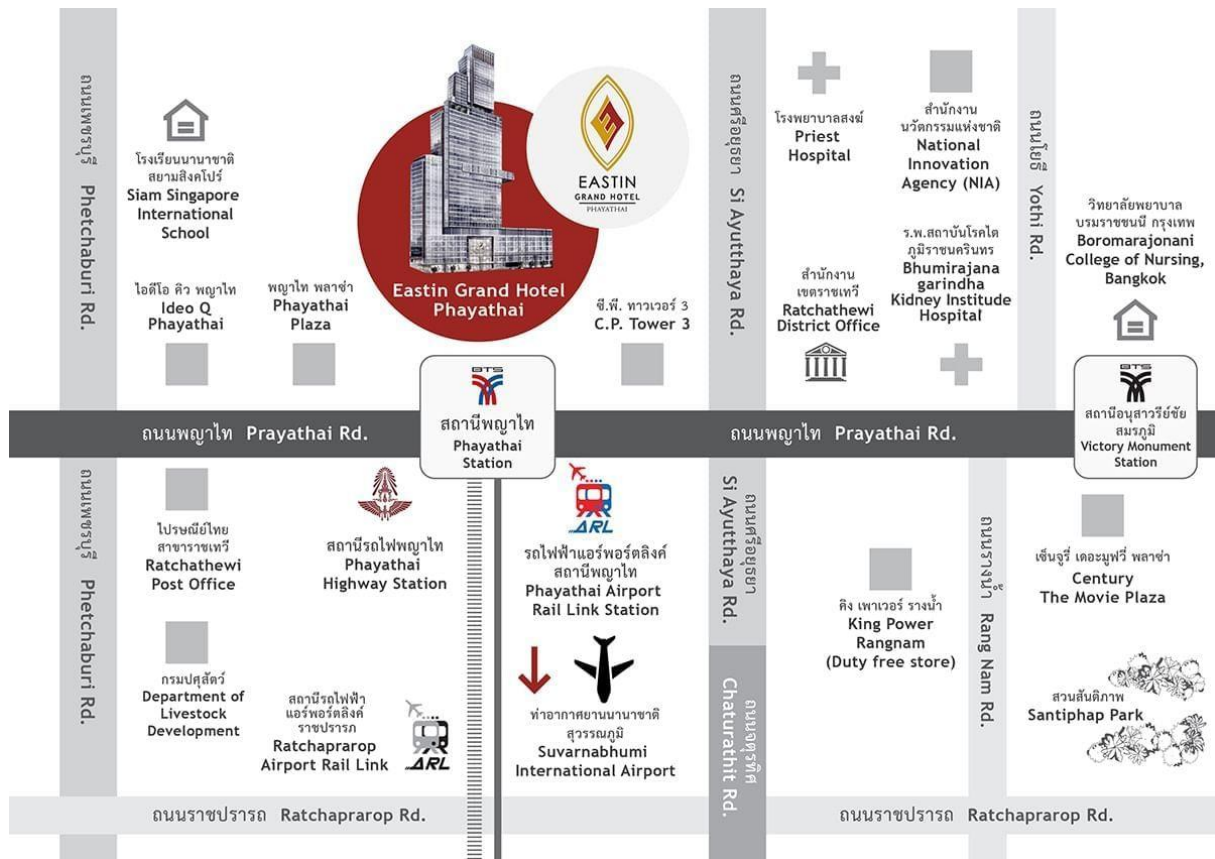

Location Map of the Meeting Venue

Eastin Grand Hotel Phayathai

Phayathai Grand Ballroom, 6th Floor, Eastin Grand Hotel Phayathai

No. 18 Phayathai Road, Thung Phayathai Sub-district, Ratchathewi District, Bangkok 10400

Travel by Public Transportation

- BTS Skytrain: Phayathai BTS Station, Exit 1
- Public Bus: Nos. 29, 34, 36, 54, 59, 172, 177, 187